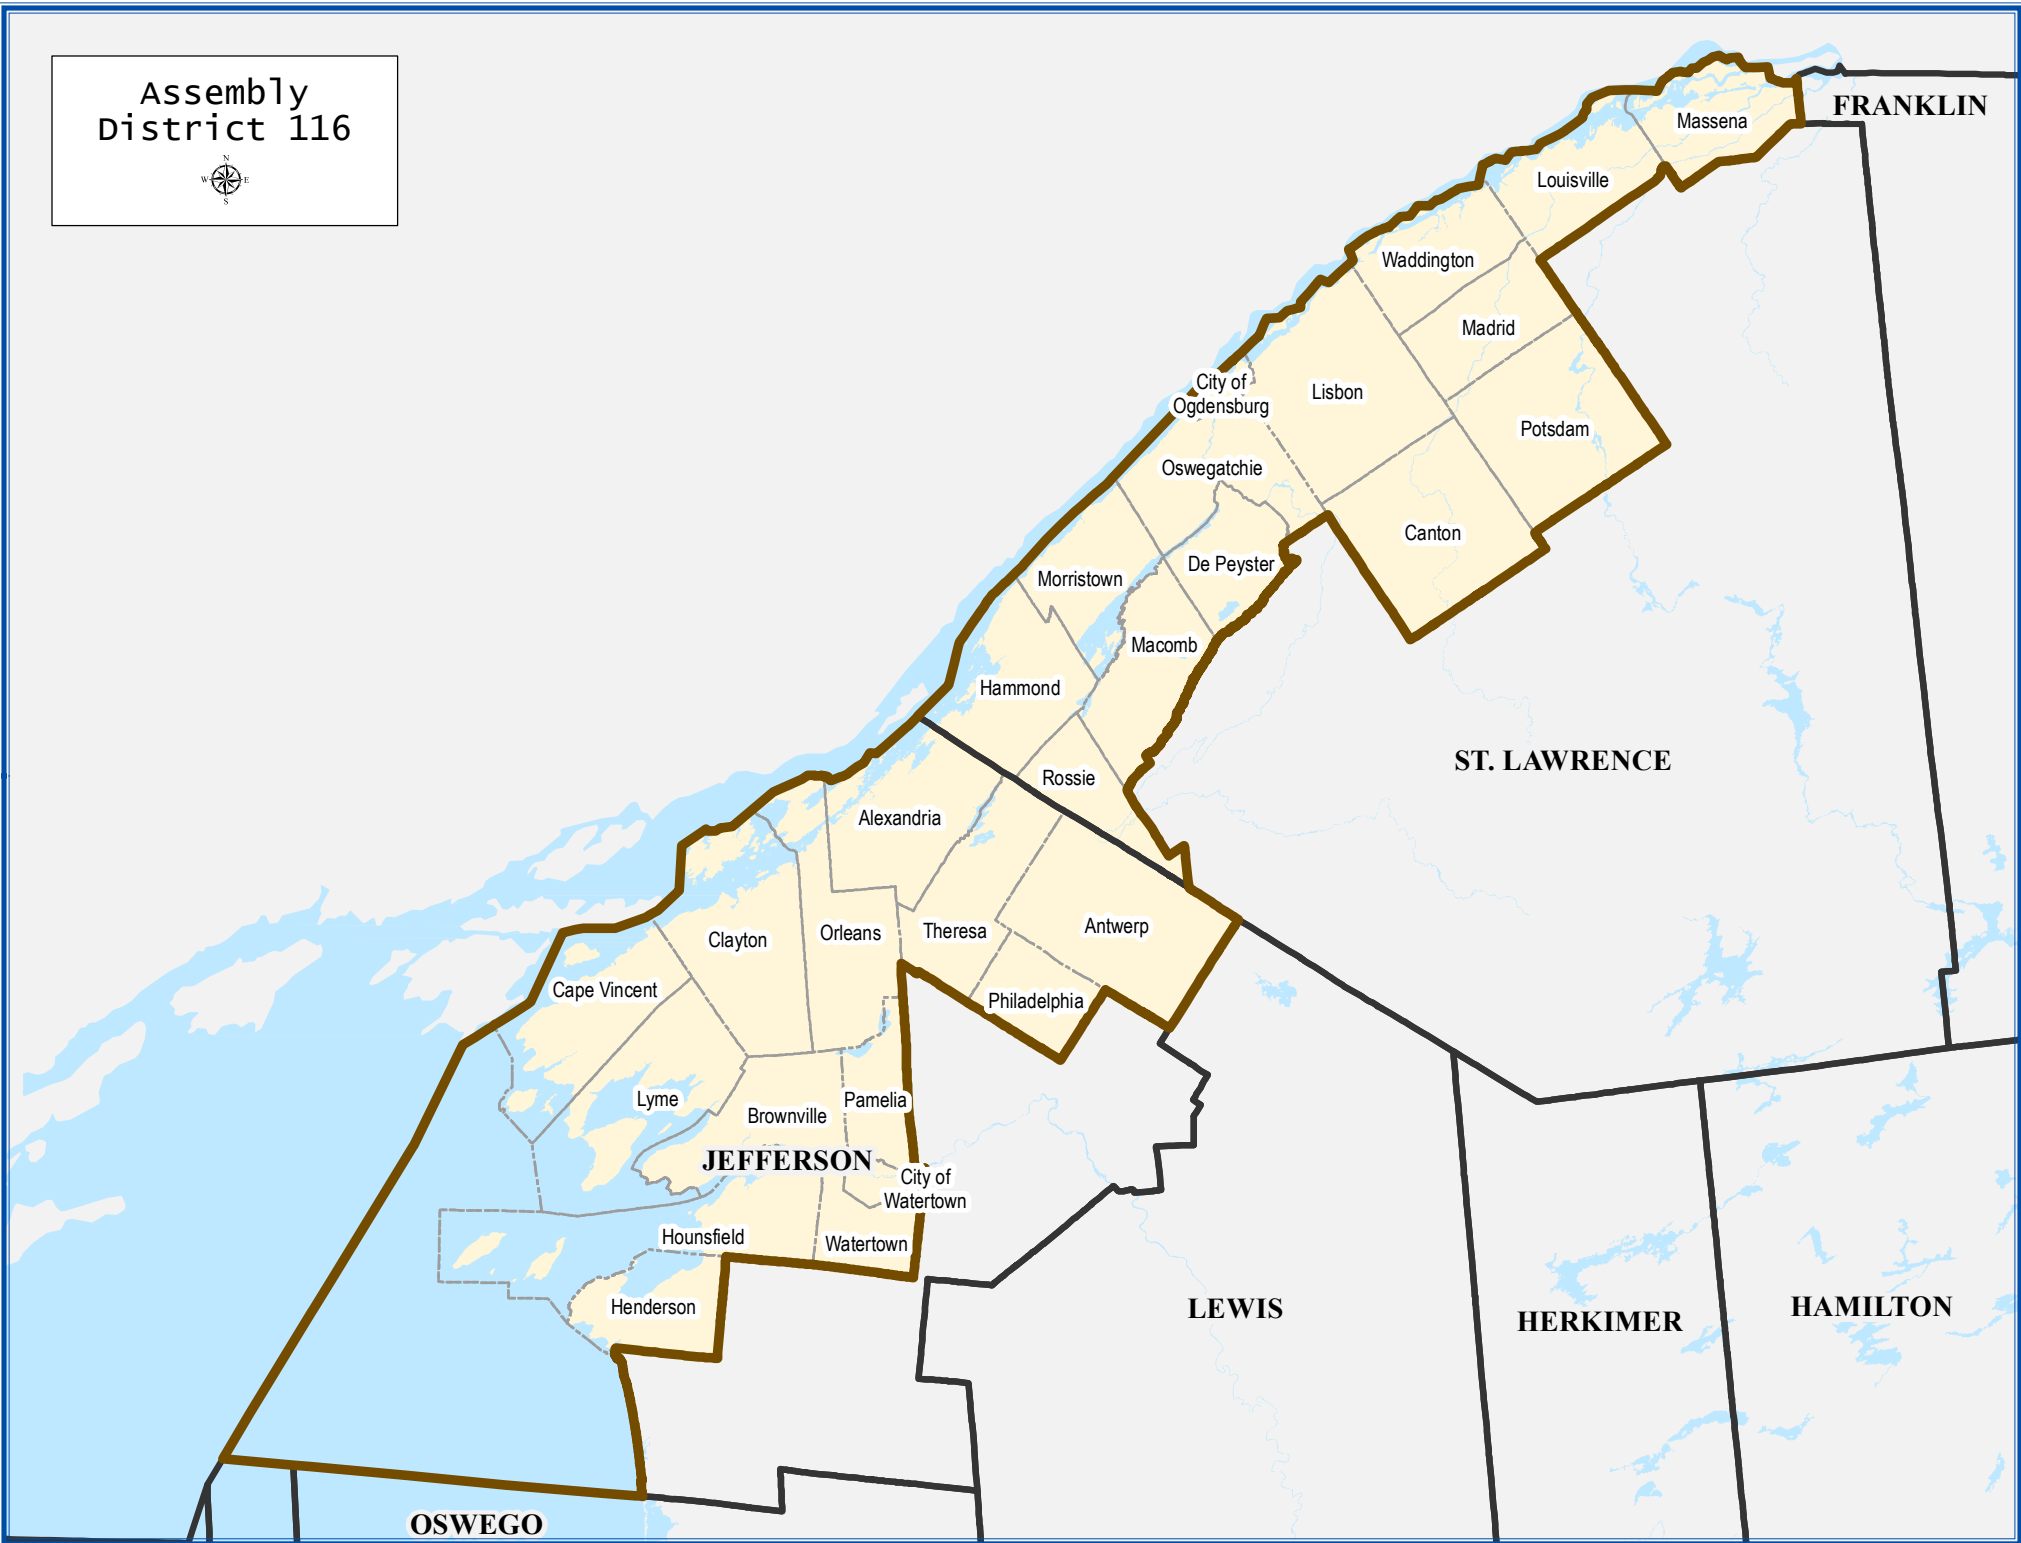

Assembly
District 116

Assembly District 116

Total population : 135,880

Deviation : 1,254

Deviation Percentage : 0.93

	NH White	NH Black	Hispanic	NH Asian	NH AmInd	NH Hwn	NH Multi	NH Other
Total	117,906	3,689	4,790	1,870	1,096	70	6,013	446
% of Total	86.77	2.71	3.53	1.38	0.81	0.05	4.43	0.33
Total 18+	94,810	3,045	3,319	1,530	856	53	3,962	330
% of 18+	87.86	2.82	3.08	1.42	0.79	0.05	3.67	0.31
Department of Justice								
	NH White	NH Black	Hispanic	NH Asian	NH AmInd	NH Hwn	NH Multi	NH Other
Total	117,906	4,949	4,790	2,388	3,461	111	468	1,807
% of Total	86.77	3.64	3.53	1.76	2.55	0.08	0.34	1.33
Total 18+	94,810	3,548	3,319	1,829	2,611	83	313	1,392
% of 18+	87.86	3.29	3.08	1.70	2.42	0.08	0.29	1.29