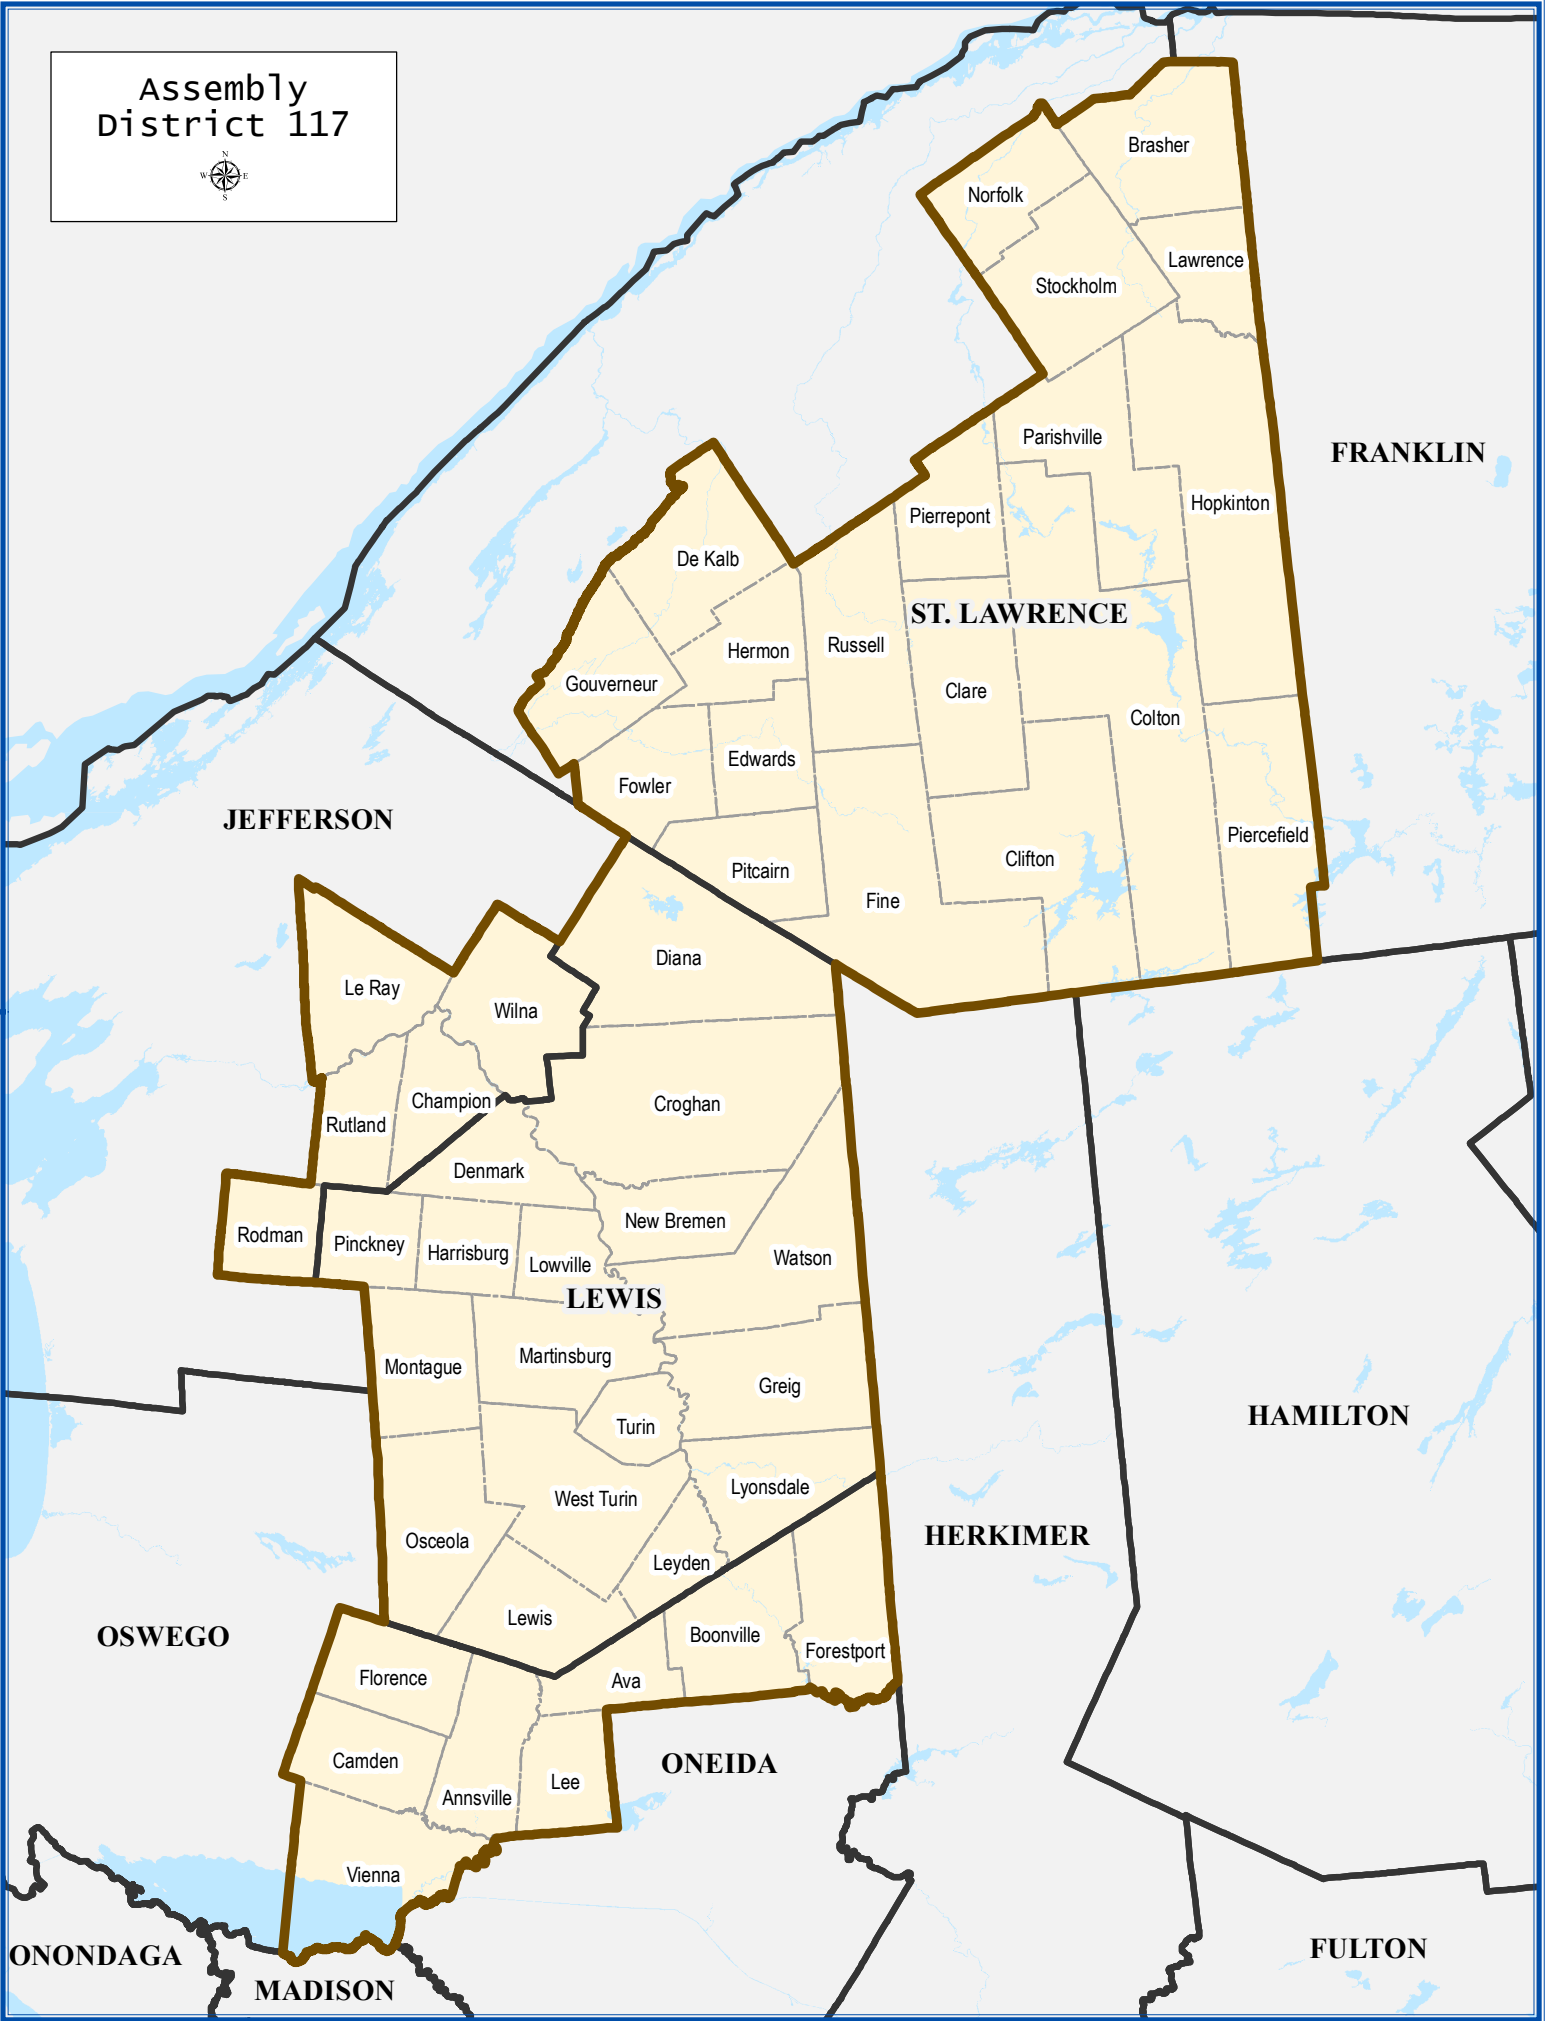

Assembly District 117

## Assembly District 117

Total population : 130,840

Deviation : -3,786

Deviation Percentage : -2.81

	NH White	NH Black	Hispanic	NH Asian	NH AmInd	NH Hwn	NH Multi	NH Other
Total	112,416	4,238	5,969	1,501	572	266	5,487	391
% of Total	85.92	3.24	4.56	1.15	0.44	0.20	4.19	0.30
Total 18+	87,441	3,275	4,164	1,237	435	153	3,641	234
% of 18+	86.94	3.26	4.14	1.23	0.43	0.15	3.62	0.23
Department of Justice								
	NH White	NH Black	Hispanic	NH Asian	NH AmInd	NH Hwn	NH Multi	NH Other
Total	112,416	5,046	5,969	1,959	2,538	319	472	2,121
% of Total	85.92	3.86	4.56	1.50	1.94	0.24	0.36	1.62
Total 18+	87,441	3,590	4,164	1,453	1,896	184	278	1,574
% of 18+	86.94	3.57	4.14	1.44	1.89	0.18	0.28	1.56