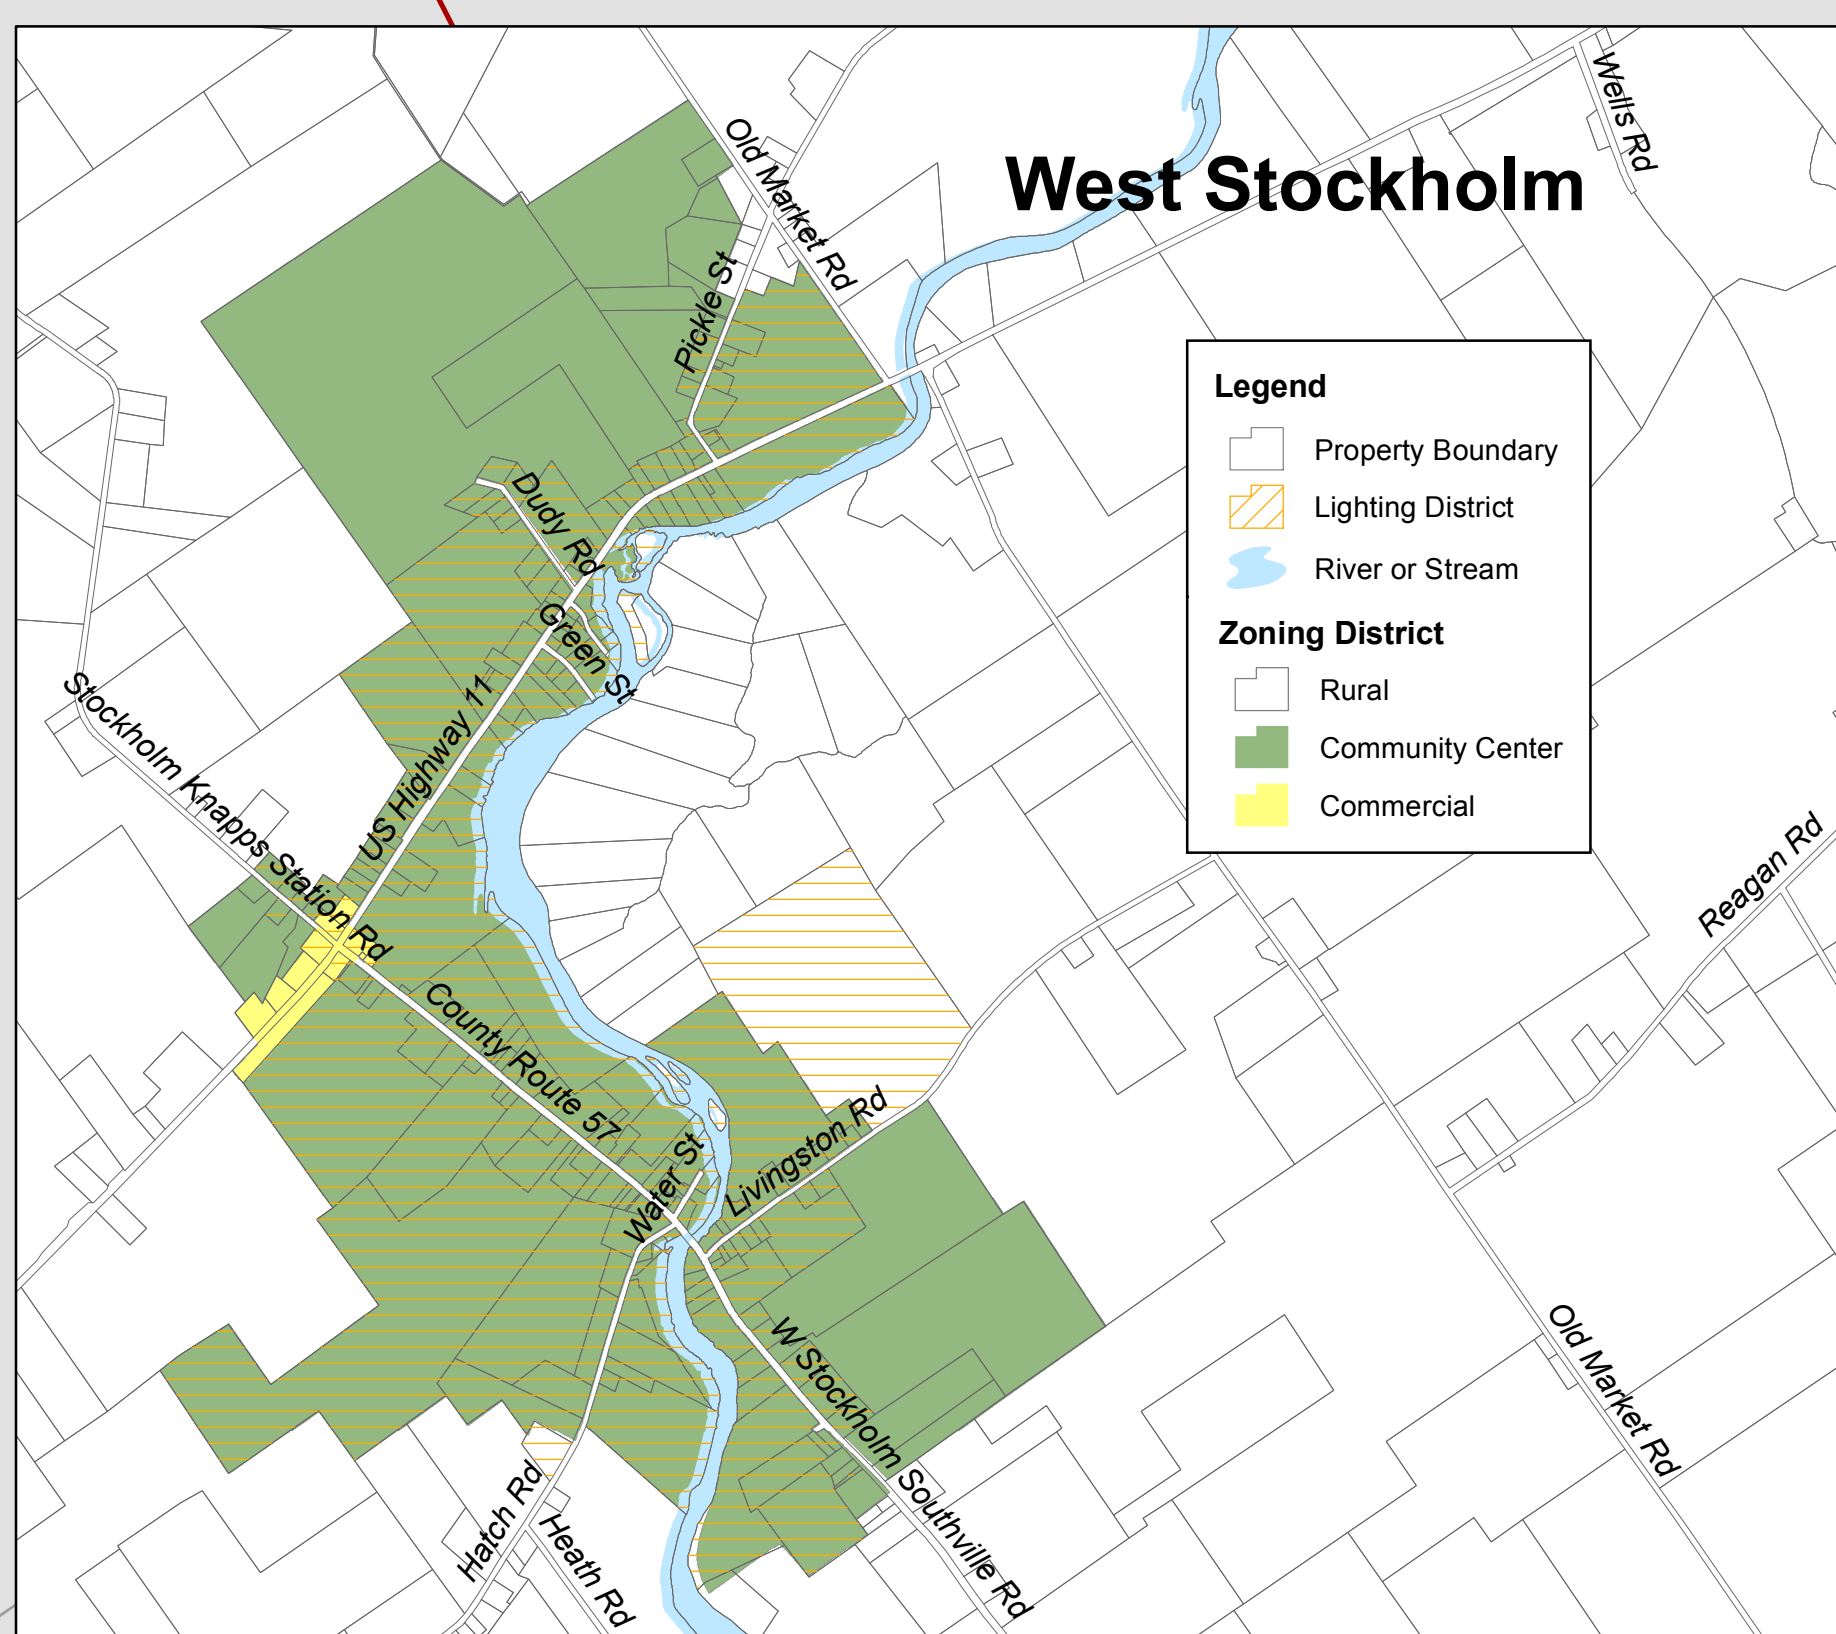

Tons of Stockholm Zoning Map - - 2001

1:30,000

Legend

- Property Boundary
- Town Boundary
- River or Stream
- Zoning District**
- Rural
- Community Center
- Commercial
- Road or Highway**
- US Highway
- State Highway
- County Route
- Local Road