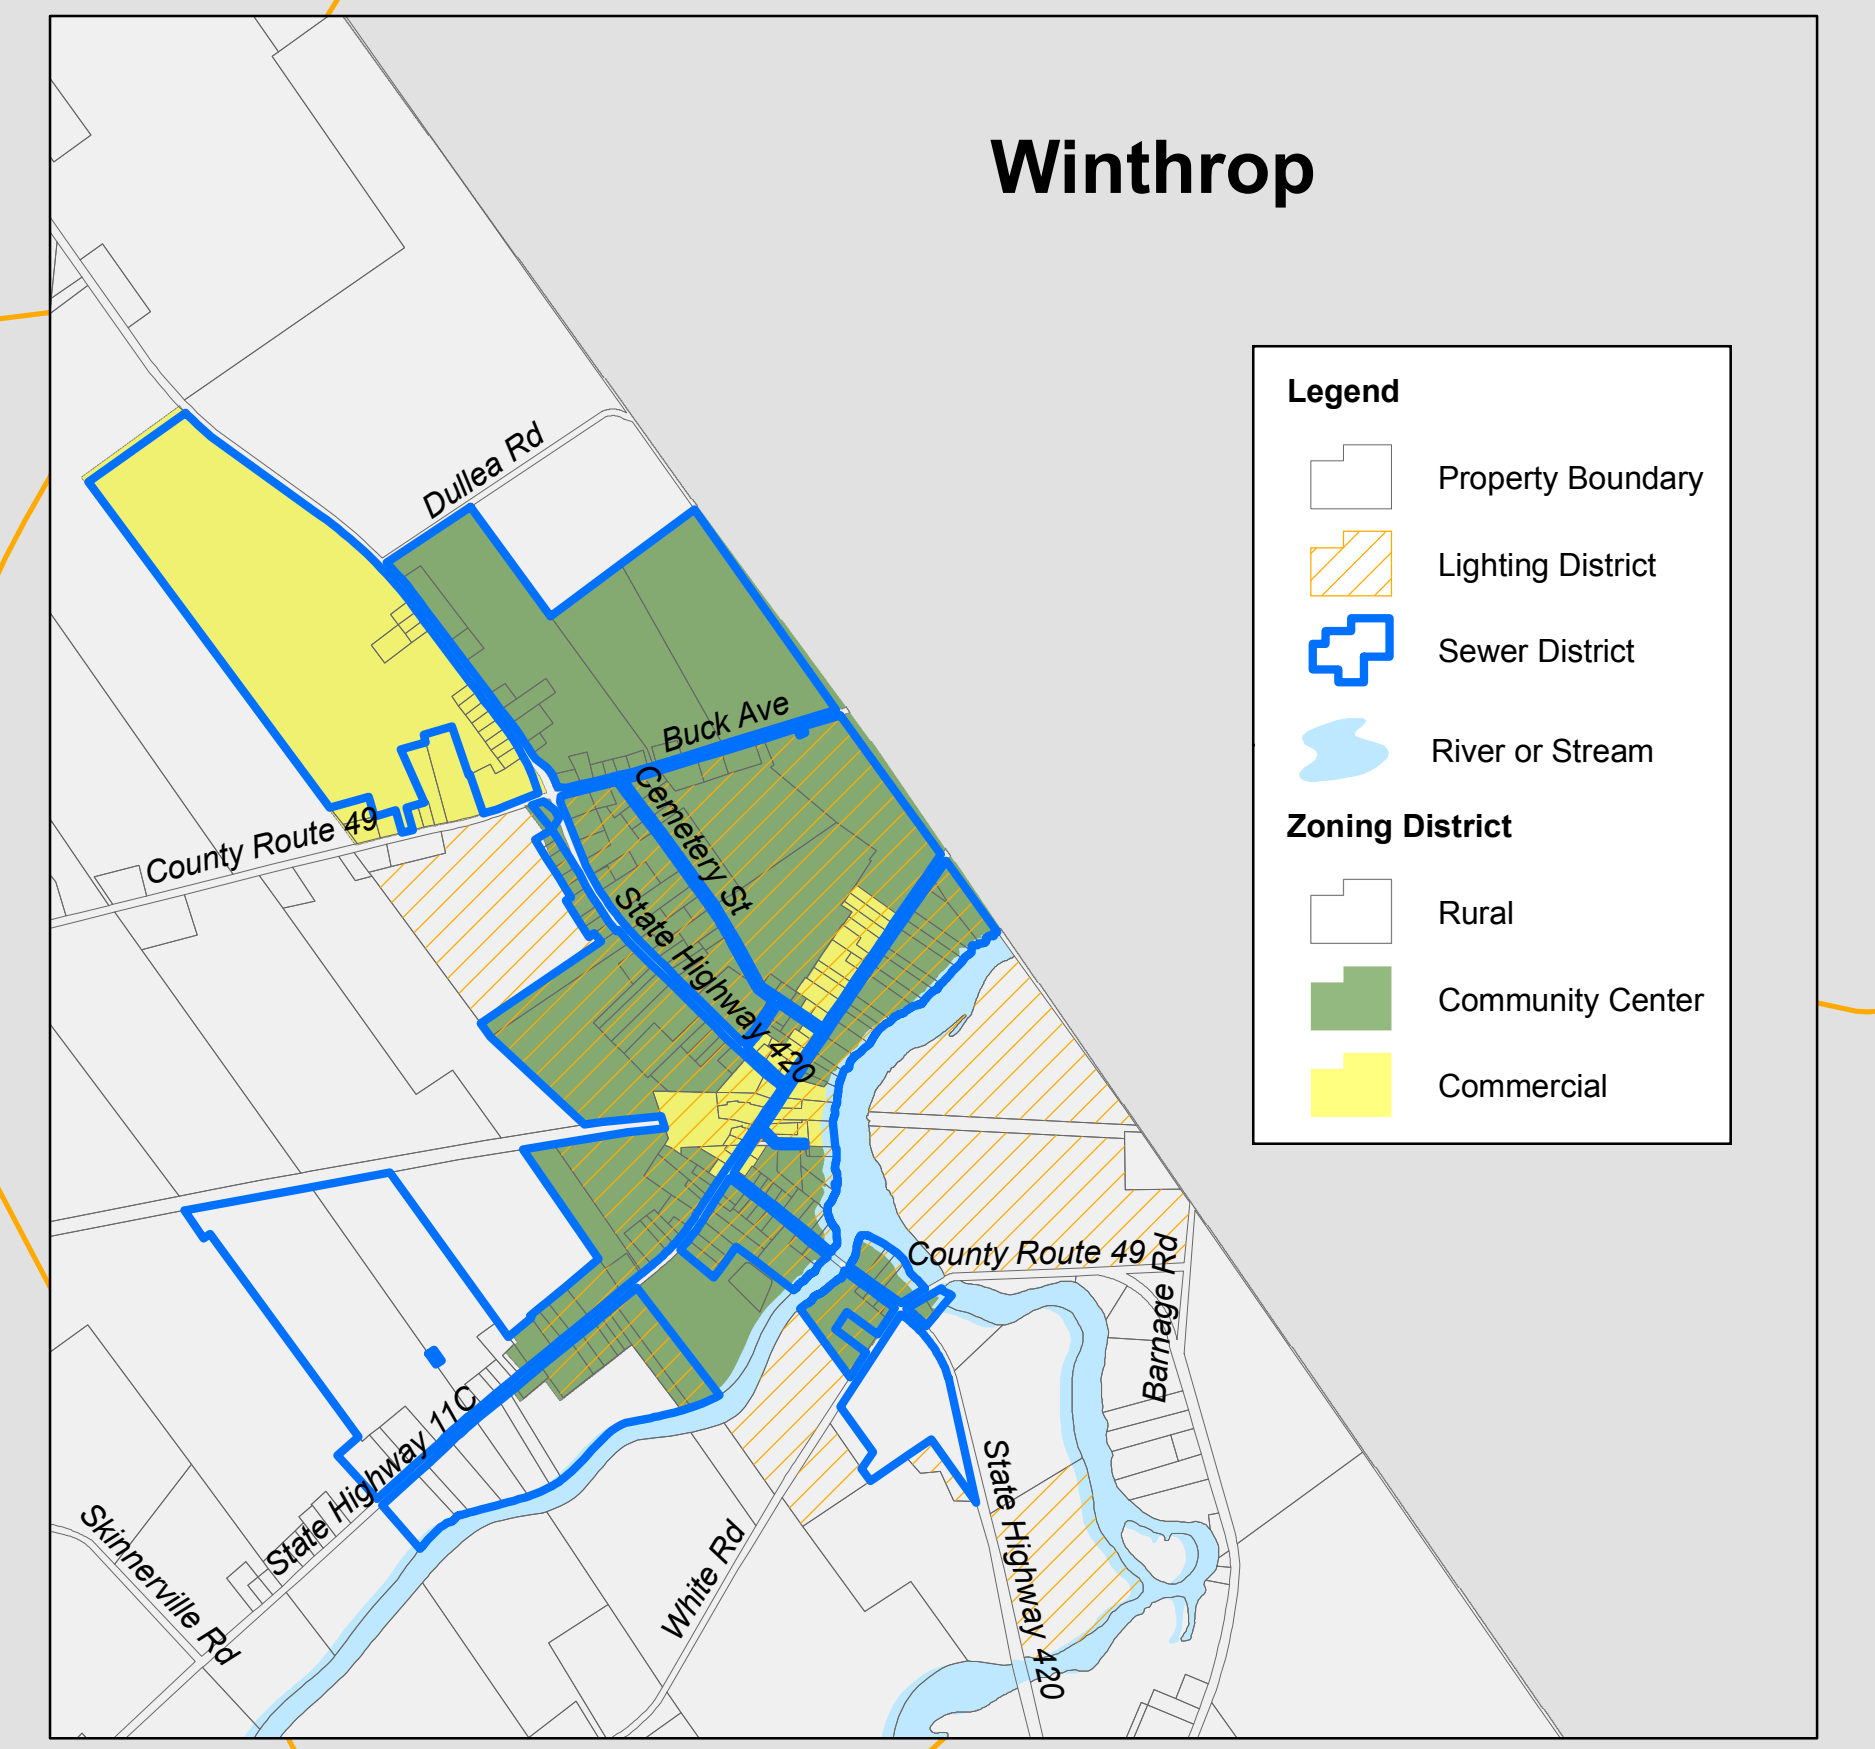

Tons of Stockholm Zoning Map - - 2001

1:30,000

Legend

- Property Boundary
- Town Boundary
- River or Stream
- Zoning District**
- Rural
- Community Center
- Commercial
- Road or Highway**
- US Highway
- State Highway
- County Route
- Local Road