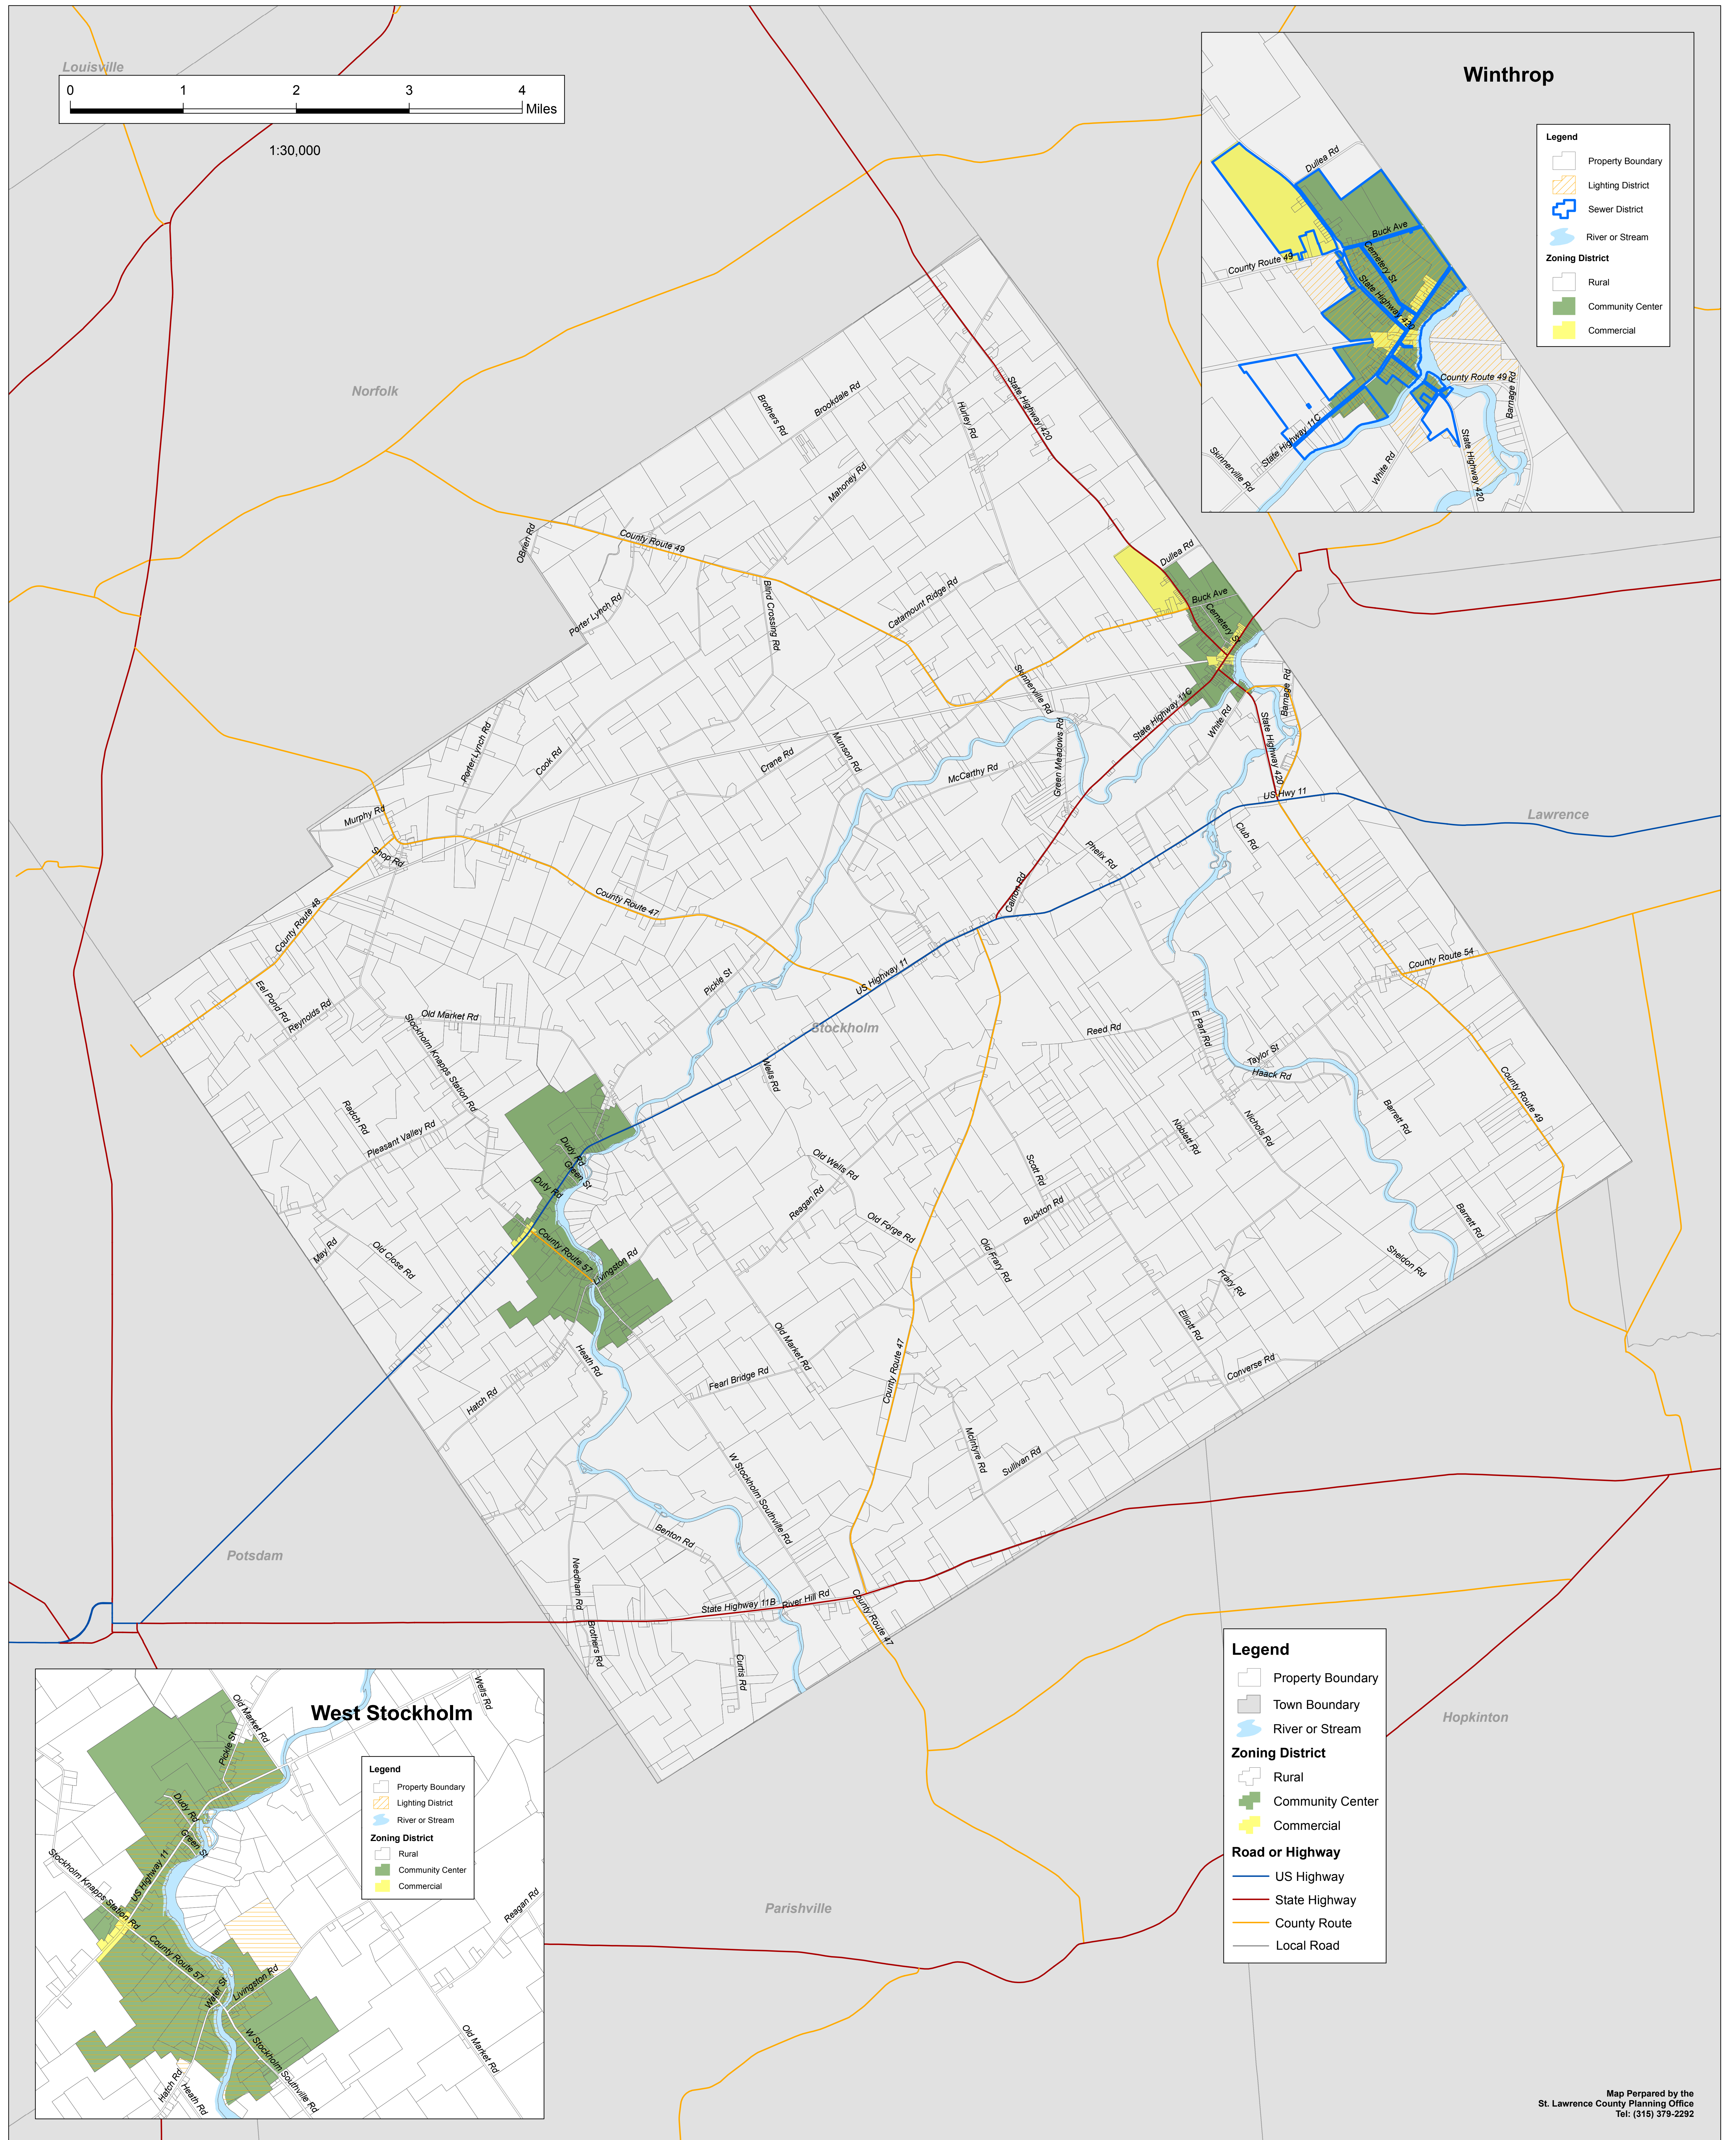

Tons of Stockholm Zoning Map - - 2001

1:30,000

Legend

- Property Boundary
- Town Boundary
- River or Stream
- Zoning District**
- Rural
- Community Center
- Commercial
- Road or Highway**
- US Highway
- State Highway
- County Route
- Local Road