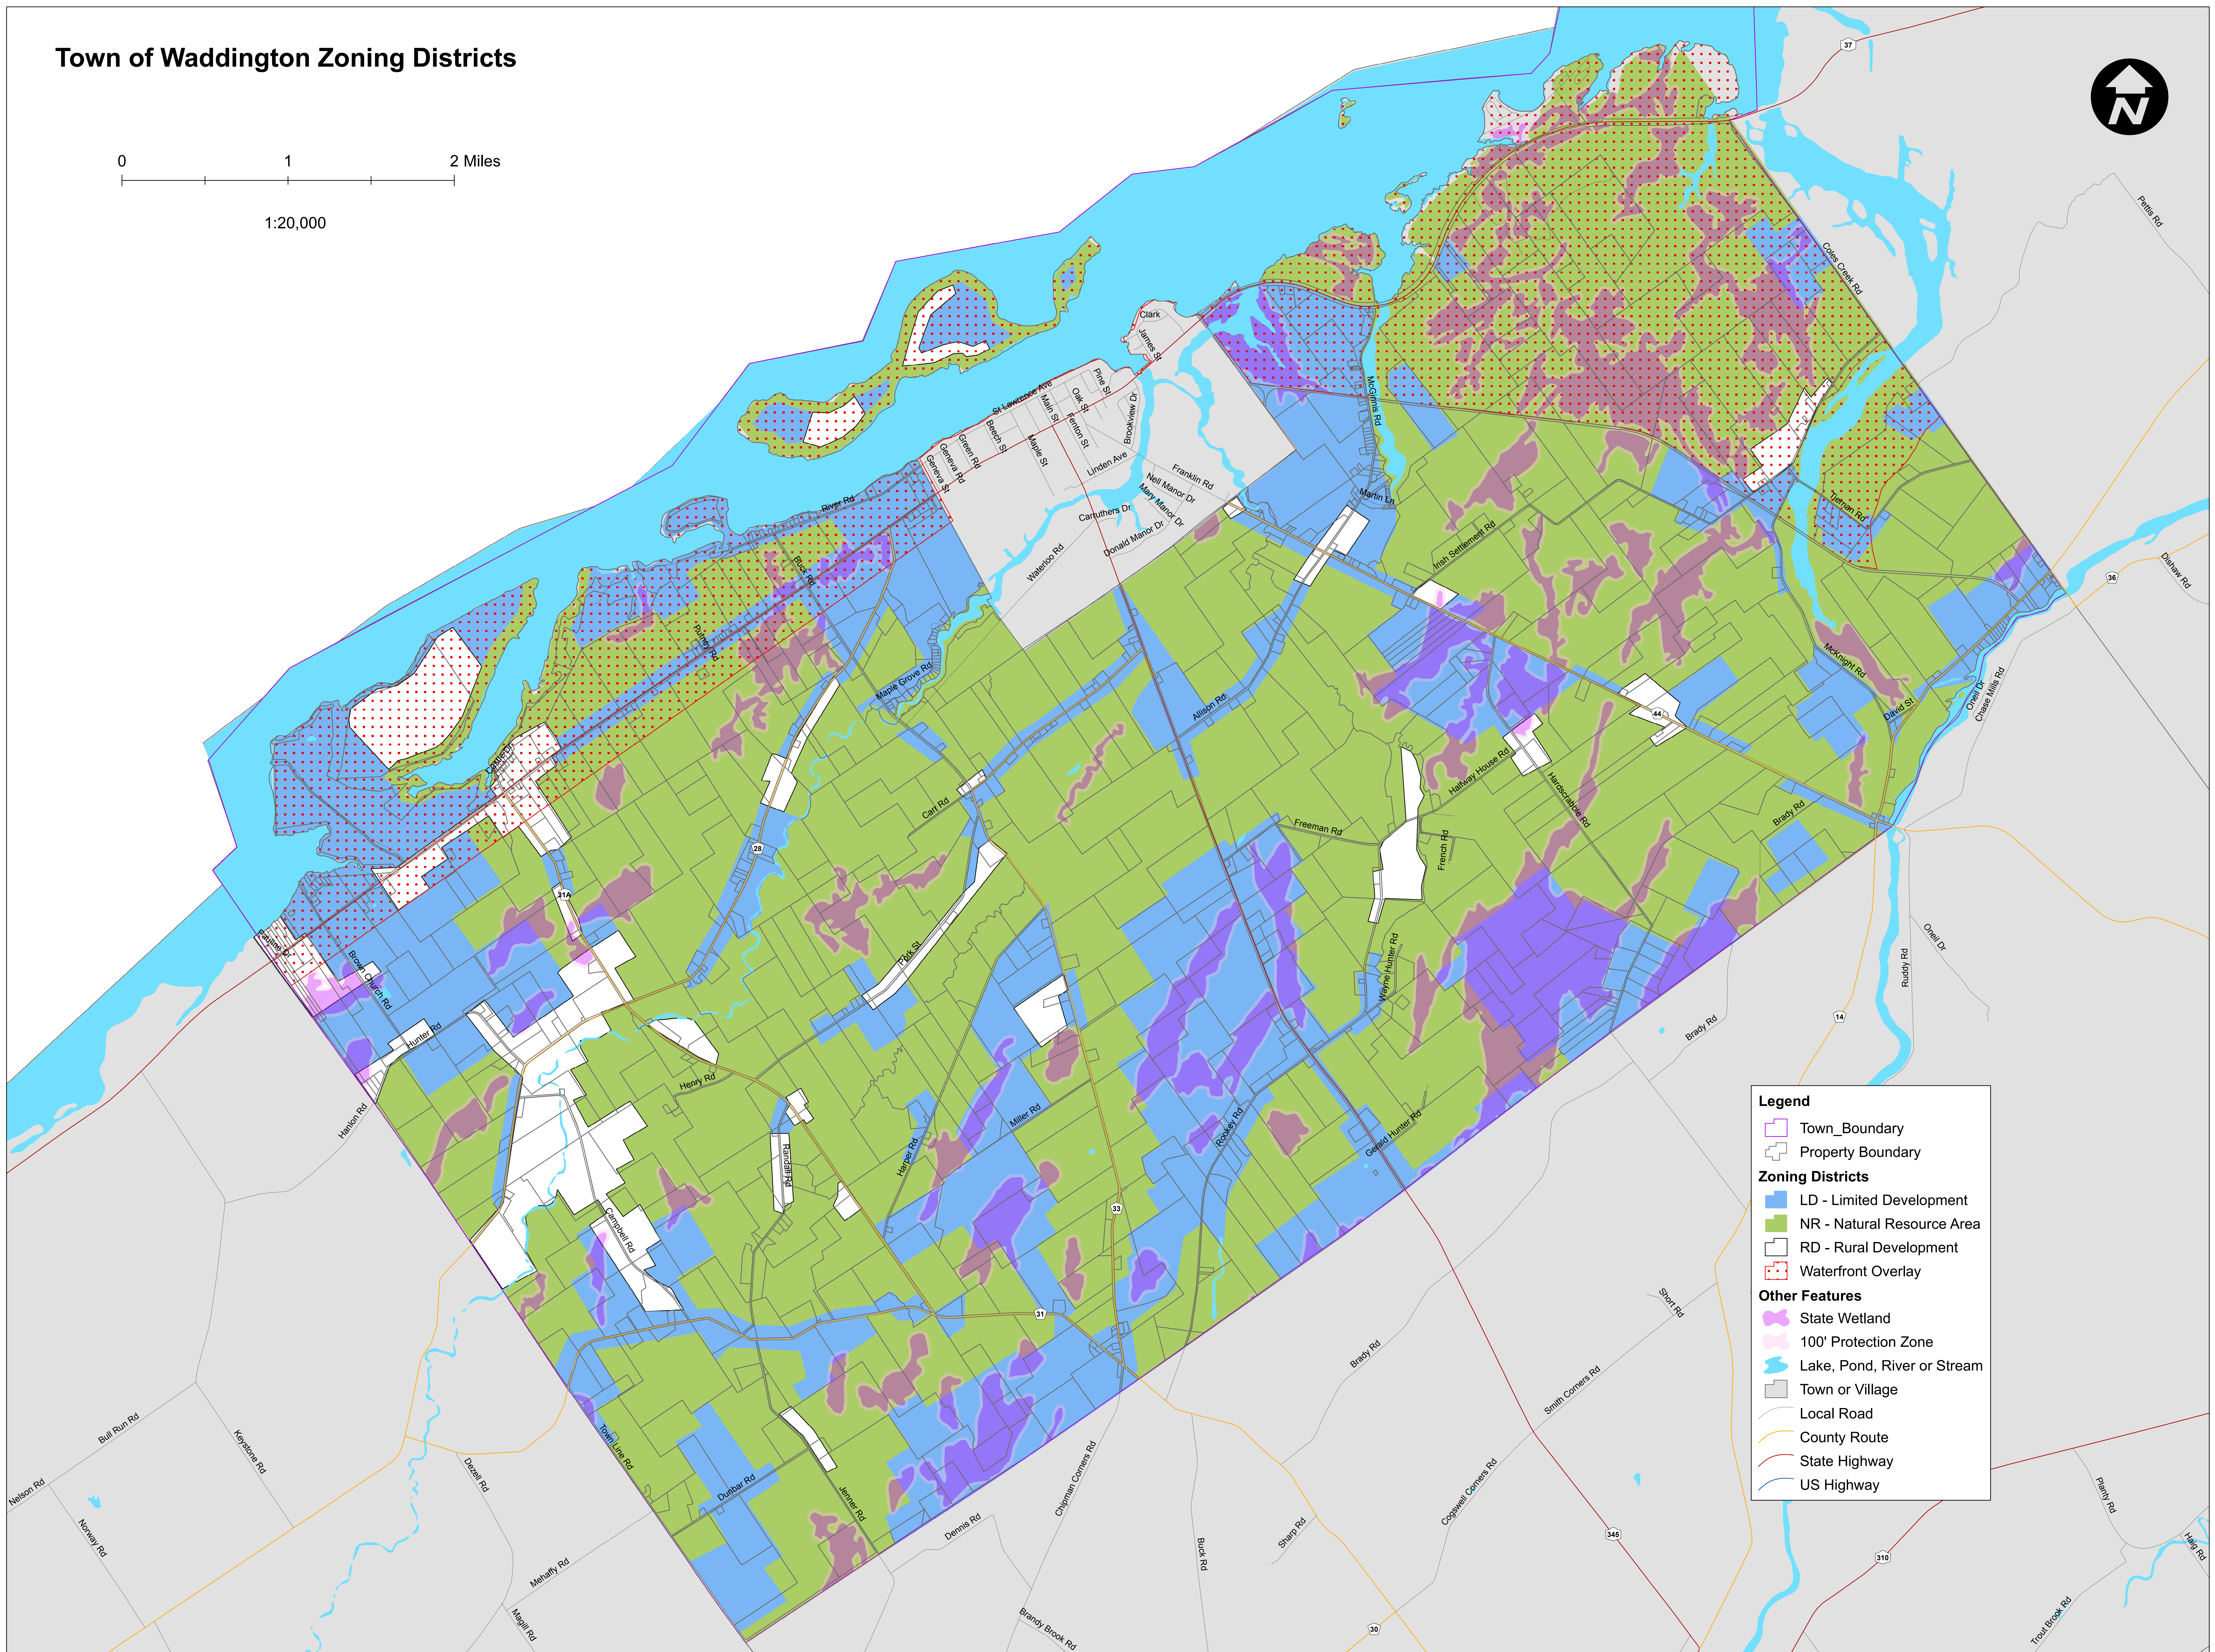

# Town of Waddington Zoning Districts

0 1 2 Miles

1:20,000

**Legend**

- Town Boundary
- Property Boundary
- Zoning Districts**
- LD - Limited Development
- NR - Natural Resource Area
- RD - Rural Development
- Waterfront Overlay
- Other Features**
- State Wetland
- 100' Protection Zone
- Lake, Pond, River or Stream
- Town or Village
- Local Road
- County Route
- State Highway
- US Highway