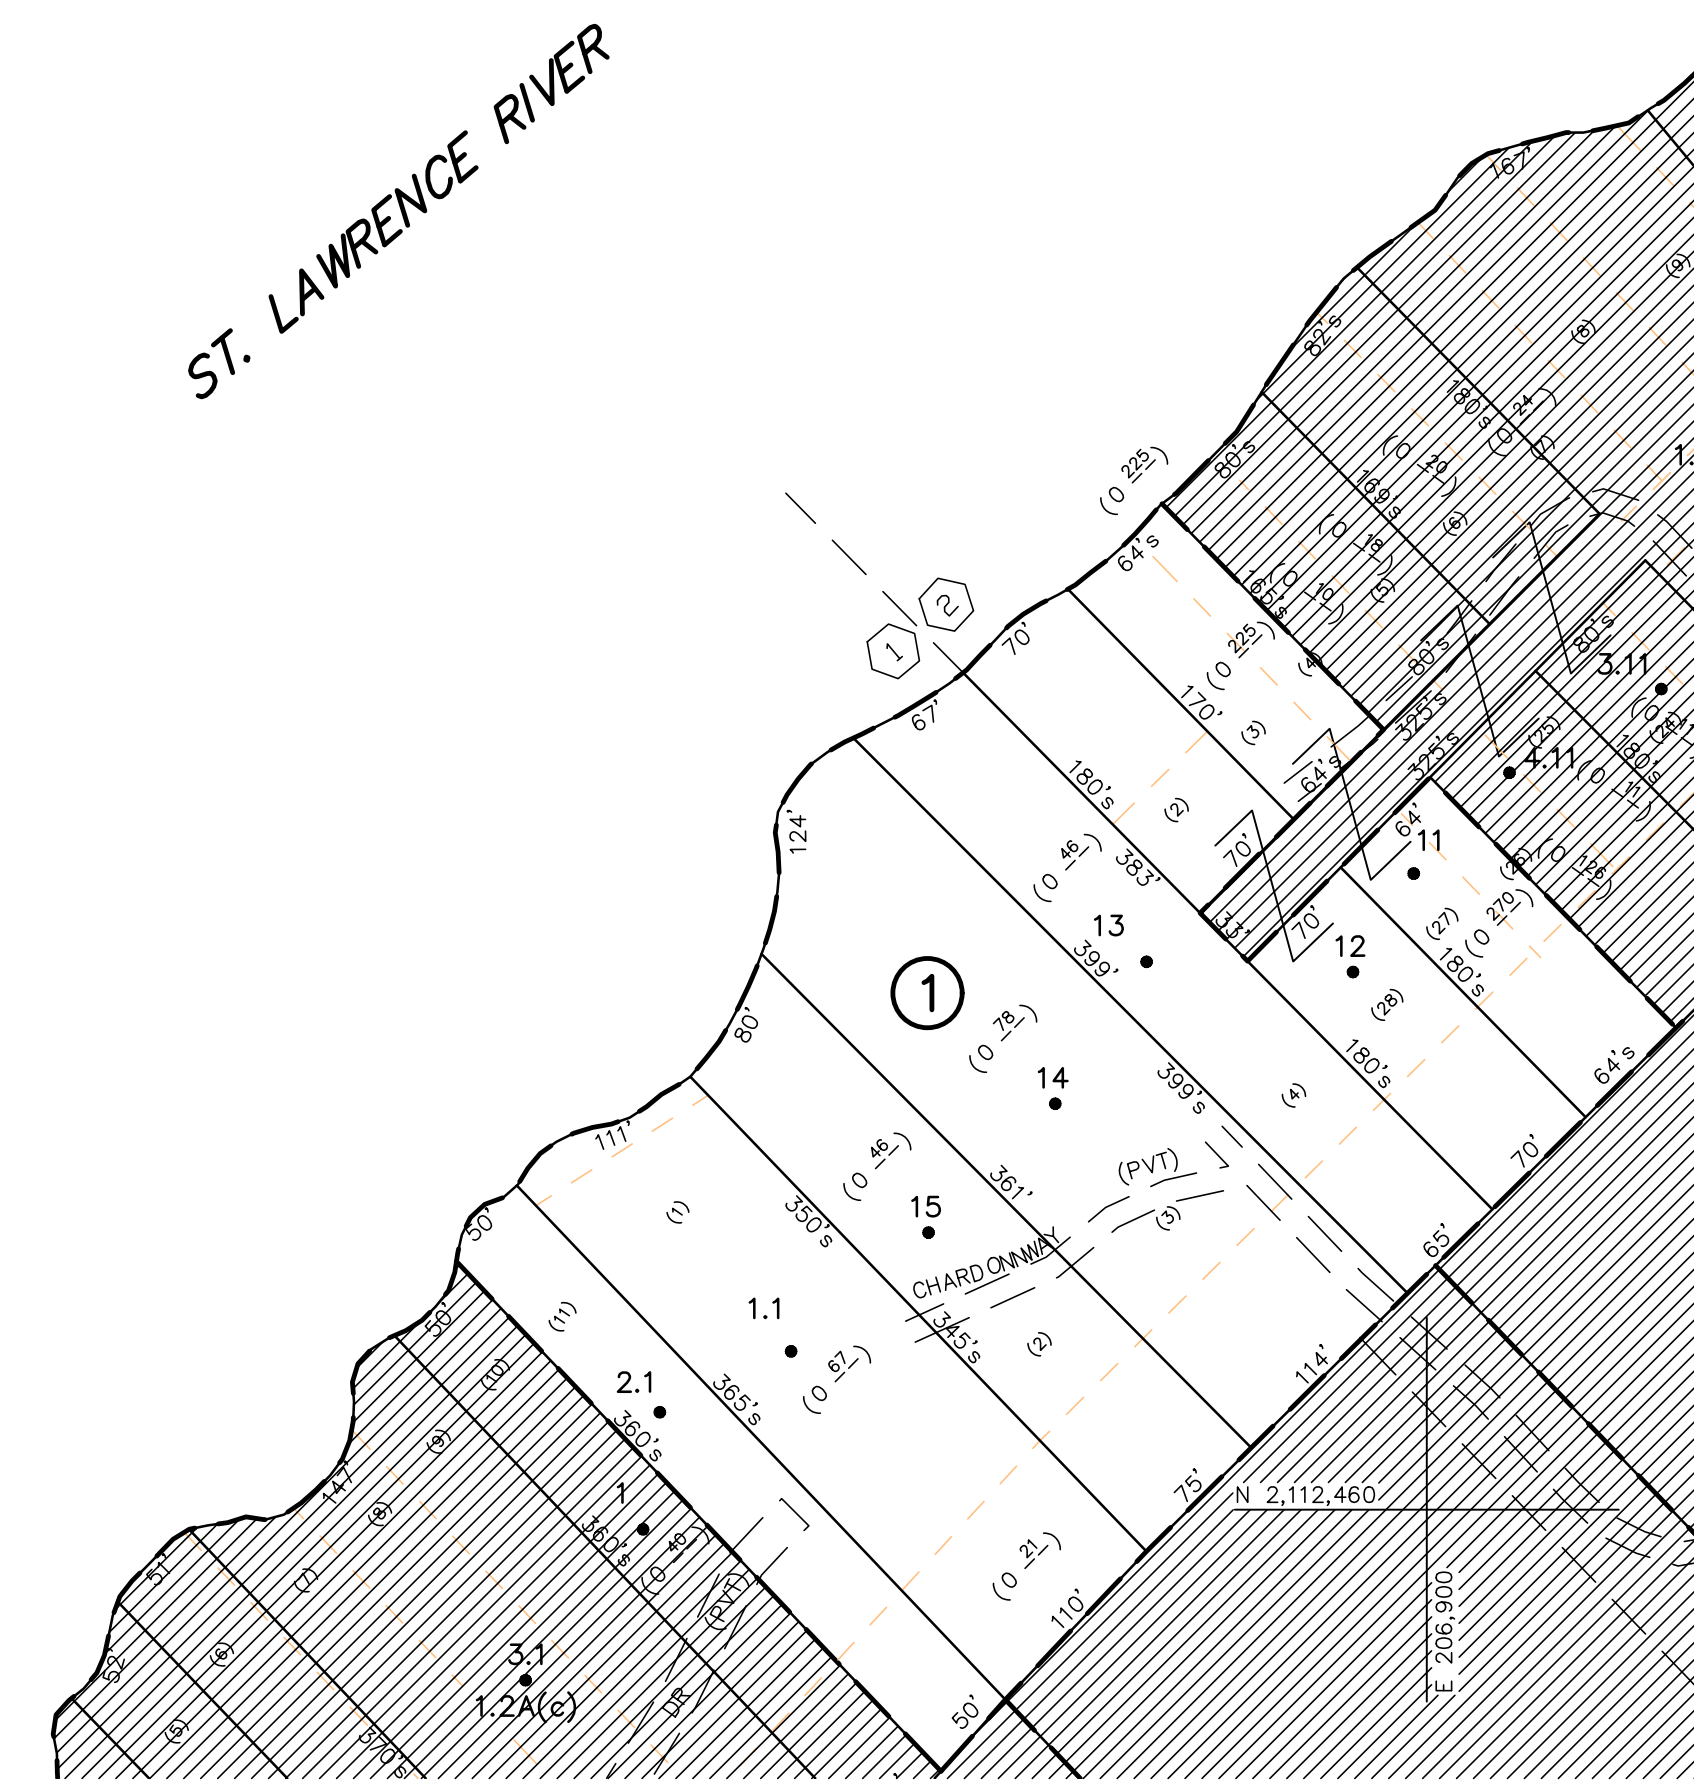

TOWN OF OSWEGATCHIE, PROVINCE OF ST. LAWRENCE COUNTY, CANADA
STATE OF NEW YORK, U.S.A.

THIS MAP WAS PREPARED FOR TAX PURPOSES ONLY
NOT TO BE USED FOR CONVEYANCE

DRAWING LEGEND	
International Boundary	——— Z ———
County Boundary	———
Town Boundary	———
Village Boundary	———
Property or R/W Line	———
Denotes Common Owner	Z
Railroad	———
Water	———
Block Limit Line	———
Special District Line	———
Subdivision Lot Line	———
Block No.	①
Parcel No.	27
Subdivision Lot No.	(10)
Deed Dimension	112'
Scaled Dimension	27'
Deed Area	(27.3₁)
Calculated Area	148.2A(c)

ST. LAWRENCE COUNTY
NEW YORK
REAL PROPERTY

COUNTY OFFICE BUILDING
CANTON, NEW YORK 13617
(315) 379-2272 OFFICE
(315) 229-3222 FAX

REVISIONS	DATE	BY
7		
6		
5		
4		
3		
2		
1		

TOWN OF: **OSWEGATCHIE**
DISTRICT NO.: **406489**
Date of Conversion: 11/1/2010 LDC

SECTION NO.
70.045
PROPERTY MAP