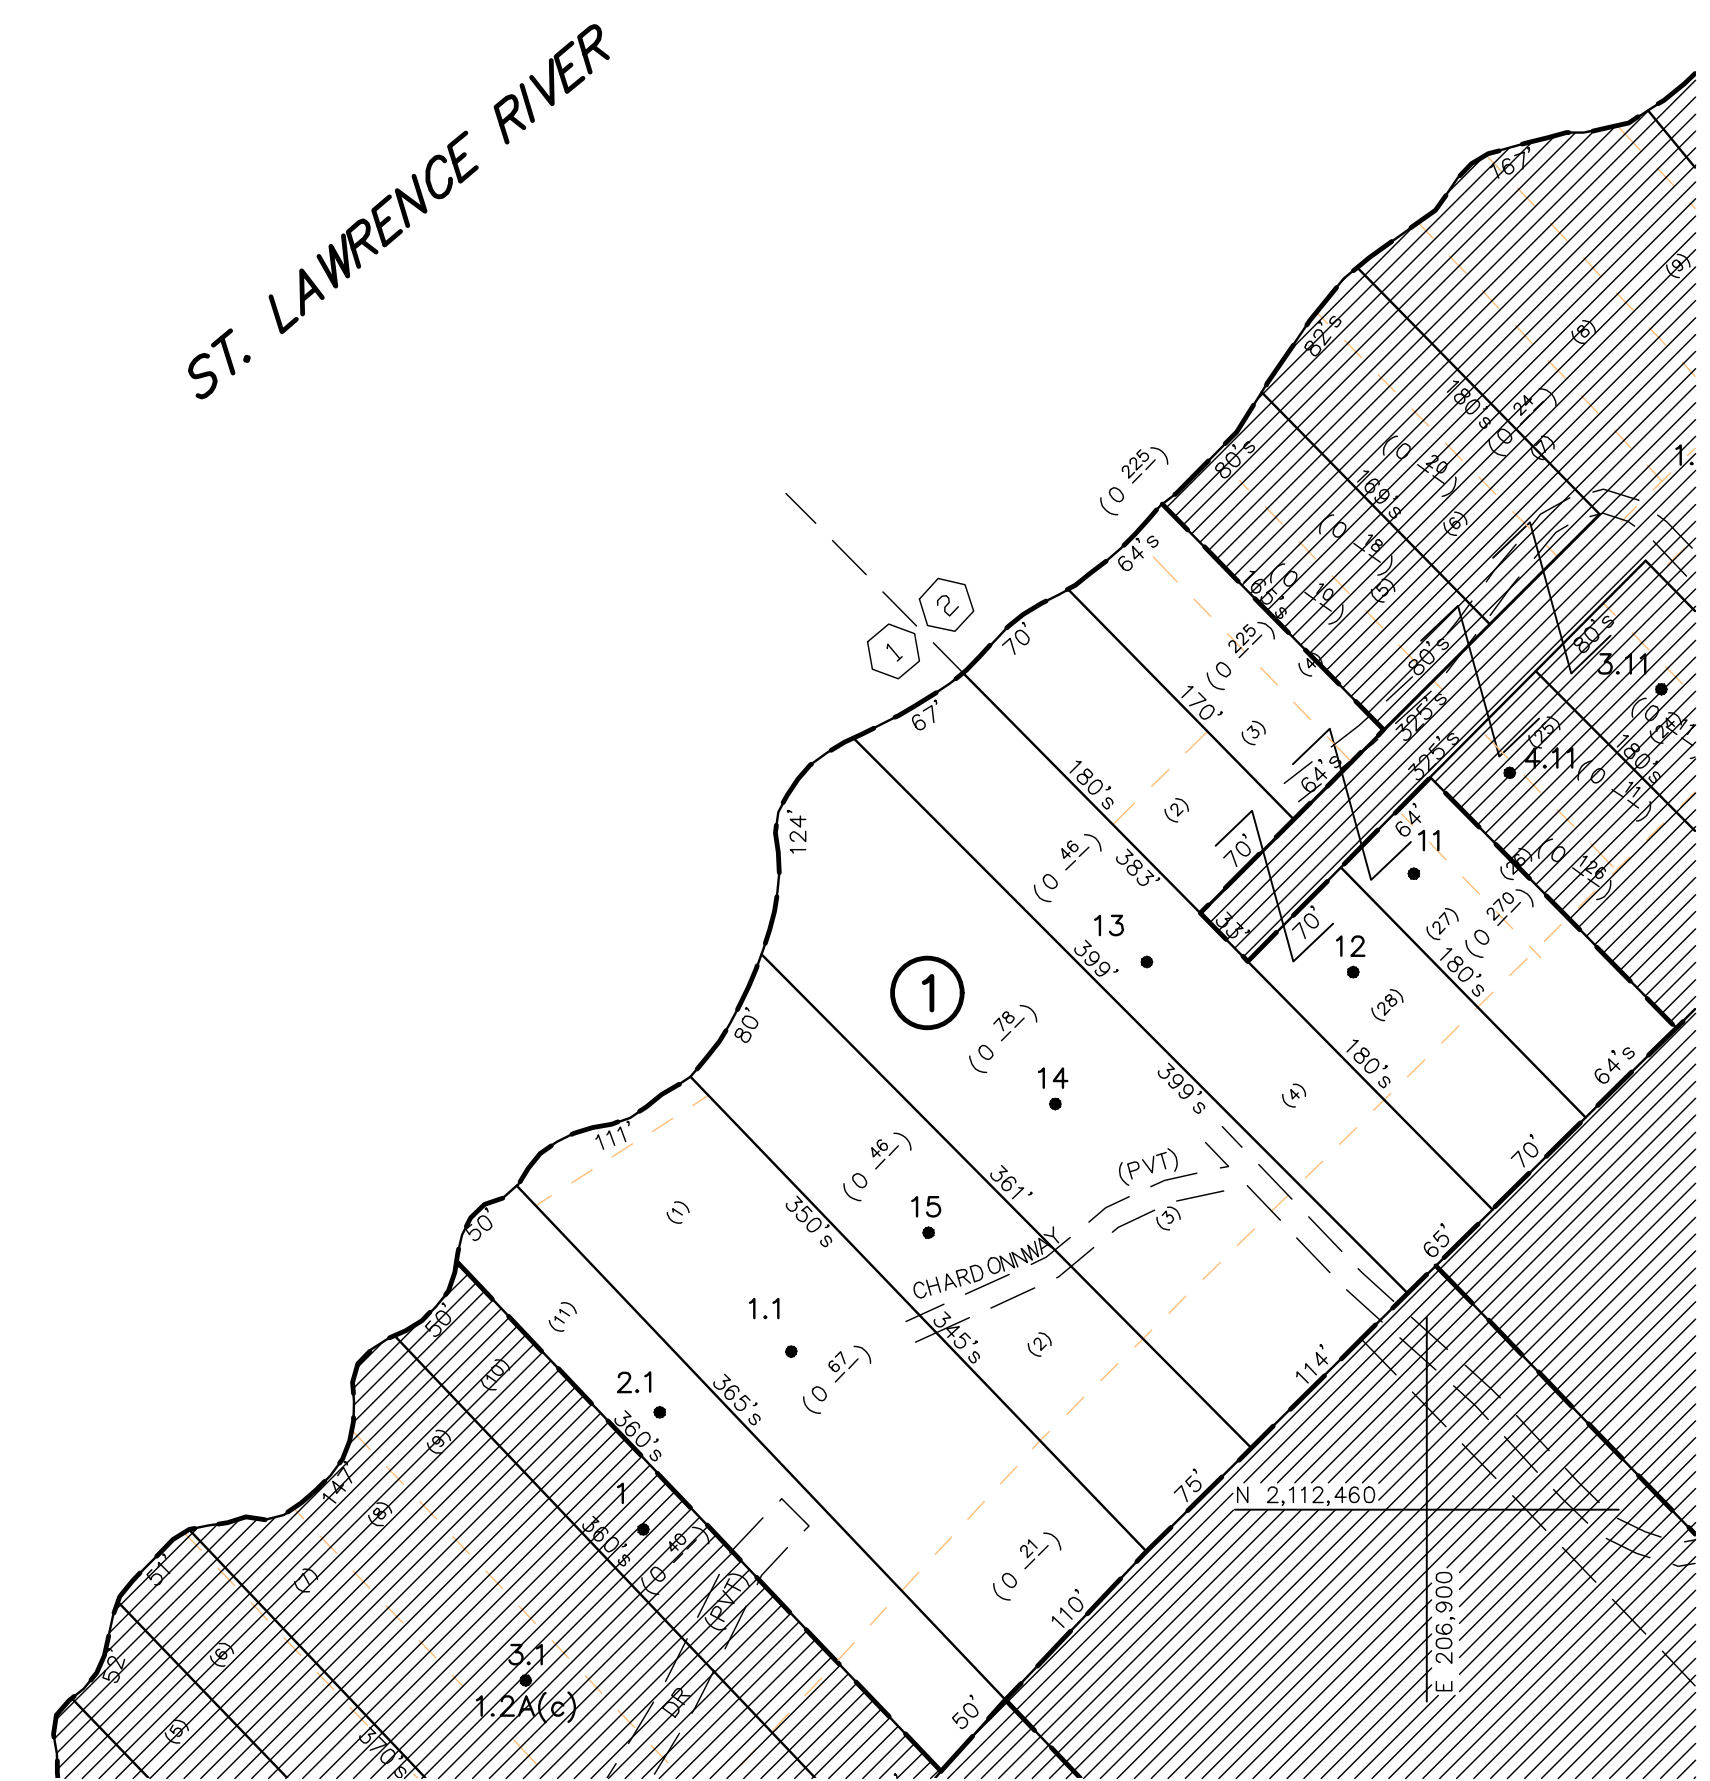

TOWN OF OSWEGATCHIE, PROVINCE OF ST. LAWRENCE COUNTY, CANADA
STATE OF NEW YORK, U.S.A.

THIS MAP WAS PREPARED FOR TAX PURPOSES ONLY
NOT TO BE USED FOR CONVEYANCE

DRAWING LEGEND	
International Boundary	————— Z —————
County Boundary	—————
Town Boundary	—————
Village Boundary	—————
Property or R/W Line	—————
Denotes Common Owner	Z
Railroad	—————
Water	—————
Block Limit Line	—————
Special District Line	—————
Subdivision Lot Line	—————
Block No.	①
Parcel No.	27
Subdivision Lot No.	(10)
Deed Dimension	112'
Scaled Dimension	27'
Deed Area	(27.31)
Calculated Area	148.2A(c)

ST. LAWRENCE COUNTY
NEW YORK
REAL PROPERTY
COUNTY OFFICE BUILDING
CANTON, NEW YORK 13617
(315) 379-2272 OFFICE
(315) 229-3222 FAX

REVISIONS	DATE	BY
7		
6		
5		
4		
3		
2		
1		

TOWN OF: **OSWEGATCHIE**
DISTRICT NO.: **406489**
Date of Conversion: 11/1/2010 LDC

SECTION NO.
70.045
PROPERTY MAP